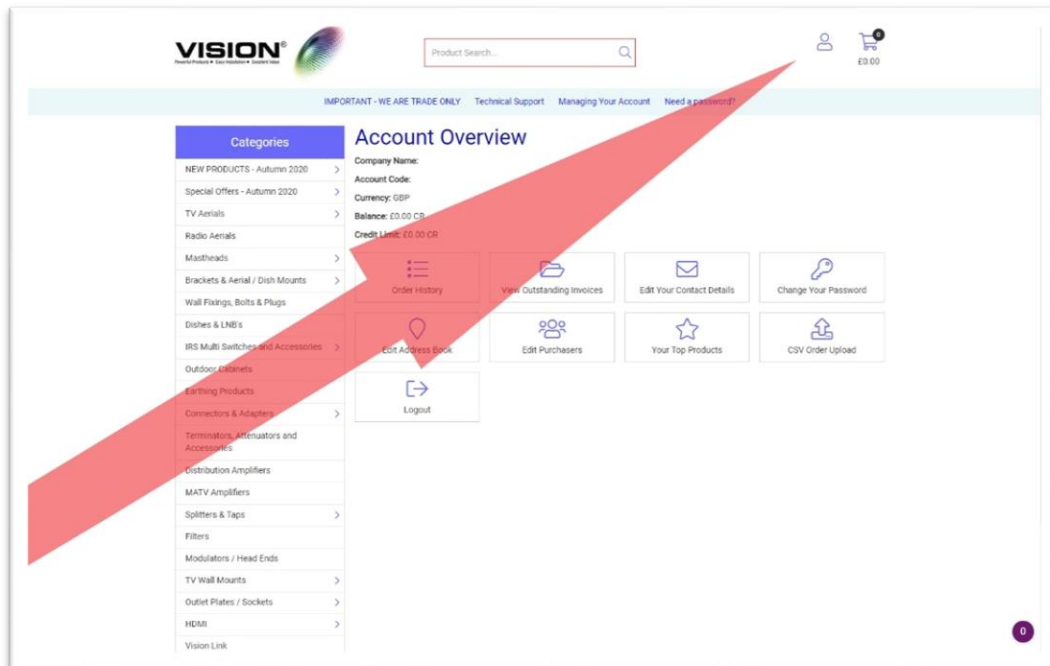

HOW TO ACCESS THESE FEATURES ON THE VISION WEB PORTAL

Once you have logged in to the portal, you can access all this information at any time.

It takes just 2 clicks to access this menu!

CLICK 1 – after logging in, click on the “little man”

CLICK2 – Click “Your Account”