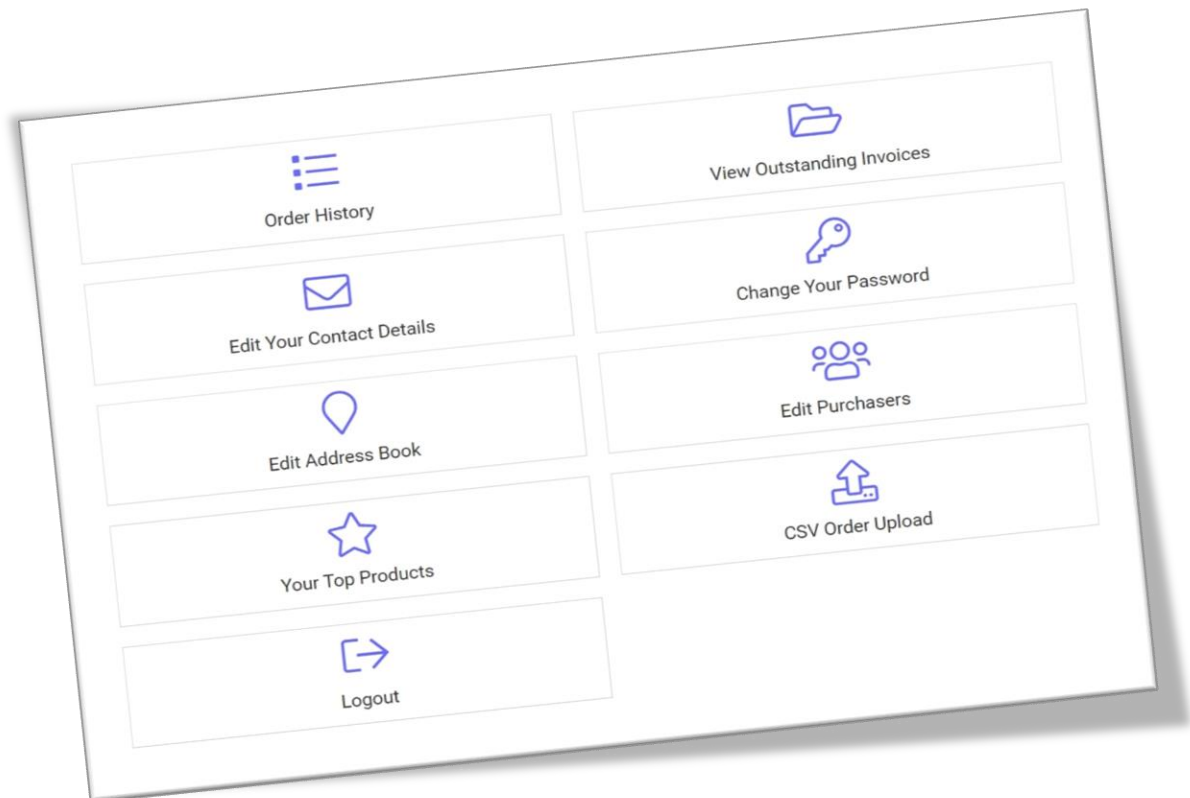

HOW TO ACCESS THESE FEATURES ON THE VISION WEB PORTAL

Once you have logged in to the portal, you can access all this information at any time.

It takes just 2 clicks to access this menu!

CLICK 1 – after logging in, click on the “little man”

CLICK2 – Click “Your Account”